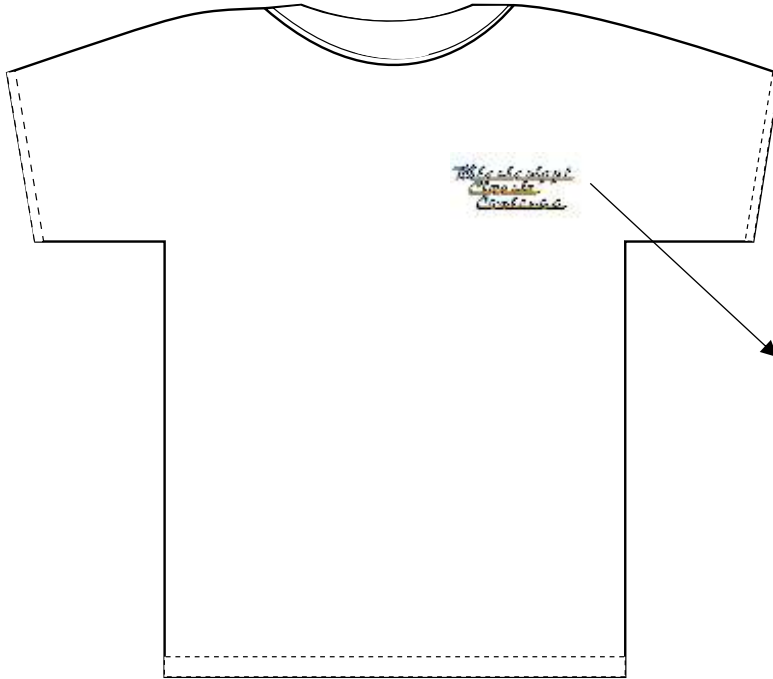

MCC Club T-Shirts are now available!

FRONT

BACK

The colorful artwork includes some familiar items like the I-55 sign, a magnolia bloom, the Cherokee Drive Inn sign (a Jackson landmark since the late 1940's) as well as some great classic cars that can be seen at our local events.

Shirts are 100% white cotton short sleeve and are available in small-3XL. Pricing is as follows:

S-XL	\$14.00 each
XXL	\$18.00 each
XXXL	\$20.00 each

Shirts can be purchased at our local monthly cruise-ins or, if you would like your shirts mailed to you, please add \$3.00 per shirt. Send your order with check made payable to **Mississippi Classic Cruisers, P. O. Box 592, Madison, MS 39130.**